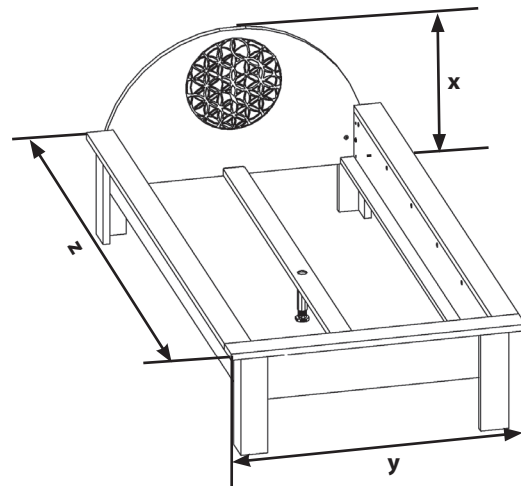

AUFBAUANLEITUNG

Artikel Nummer: 4181500

Bettrahmen

Hersteller: Firma Wleobranżowa DREWDOM
Gatniki 16a
26-200 Końskie
Poland

Bettrahmen

	X (Höhe)	Y (Breite)	Z (Tiefe)
Variante 1	57cm	110cm	212,5cm
Variante 2	57cm	120cm	212,5cm
Variante 3	76cm	160cm	212,5cm
Variante 4	76cm	180cm	212,5cm
Variante 5	76cm	200cm	212,5cm
Variante 6	76cm	220cm	212,5cm

Zubehör

<p>VS3</p>  <p>60mm 8x</p>	<p>GE1</p>  <p>12mm 8x</p>	<p>IS1</p>  <p>1x</p>
<p> x1 (ab Bettbreite 140 cm)</p> <p>BW7/1 10cm BW7 15cm BW7/2 22cm</p>	<p>KR1</p>  <p>8x</p>	<p>EX2</p>  <p>17x*/18x**</p>
<p>VS2</p>  <p>17x*/18x**</p>	<p>* Variante 1, Variante 3, Variante 4 ** Variante 2, Variante 5, Variante 6</p>	

	Variante 1	Variante 2	Variante 3	Variante 4	Variante 5	Variante 6
1	x2 (110x10x2,5cm)	x2 (120x10x2,5cm)	x2 (160x10x2,5cm)	x2 (180x10x2,5cm)	x2 (200x10x2,5cm)	x2 (220x10x2,5cm)
2	x2 (95x20x2,5cm)	x2 (105x20x2,5cm)	x2 (145x20x2,5cm)	x2 (165x20x2,5cm)	x2 (185x20x2,5cm)	x2 (205x20x2,5cm)
3	x2 (200x10x2,5cm)	x2 (200x10x2,5cm)	x2 (200x10x2,5cm)	x2 (200x10x2,5cm)	x2 (200x10x2,5cm)	x2 (200x10x2,5cm)
4	-	-	x1 (199,4x8x2,5cm)	x1 (199,4x8x2,5cm)	x1 (199,4x8x2,5cm)	x1 (199,4x8x2,5cm)
5	x2 (200x20x7,5cm)	x2 (200x20x7,5cm)	x2 (200x20x7,5cm)	x2 (200x20x7,5cm)	x2 (200x20x7,5cm)	x2 (200x20x7,5cm)
6	x1 (95x57x2,5cm)	x1 (105x57x2,5cm)	x1 (145x57x2,5cm)	x1 (165x57x2,5cm)	x1 (185x57x2,5cm)	x1 (205x57x2,5cm)